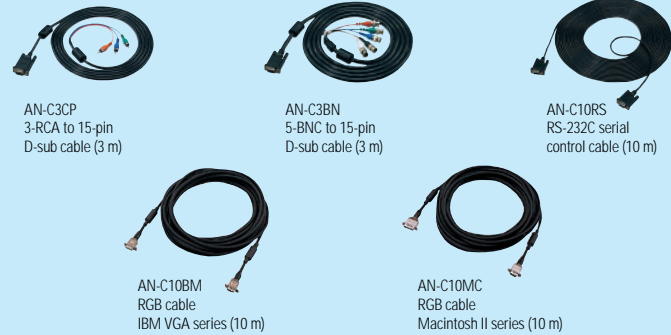

(Dimensional Drawings)

(unit: mm)

The Power of Mobility and Performance Making Great Business Impressions

Optional Accessories

Cables

Ceiling Mounts

Installation Adaptors

Specifications

Model	PG-C20X
LCD panels	Poly Silicon 0.9" (2.3 cm) active matrix TFT LCD x 3
Number of pixels	2,359,296 pixels (786,432 dots x 3, in stripe pixel arrangement)
Resolution	580 TV lines (video input)
Computer RGB input signals	SXGA/Mac 21" (in intelligent compression), XGA/SVGA/VGA/VESA, Mac 19"/16"/13" 15-80 kHz (horizontal), 43-85 Hz (vertical), 12-108 MHz (pixel clock) (plug & play VESA; DDC 1/2B)
Video colour systems	NTSC/NTSC 4.43/PAL/PAL (60Hz)/PAL-M/PAL-N/SECAM
Lens	1:1.2 manual zoom and focus
Projection size	40" (102 cm) to 250" (635 cm) diagonal
Projection distance	40" (102 cm): 1.6 m-1.9 m, 100" (254 cm): 3.9 m-4.8 m, 250" (635 cm): 9.9 m -10.0 m
Luminance	1000 ANSI Lumen (800 ANSI Lumen with Power Save Mode ON)
Contrast ratio	500:1
Audio amplifier	1W
Speakers	2.8 cm (round) x 1 (mono)
Input terminals	Video x 1 (RCA), S-video x 1, audio L/R mono mixing x 1 (RCA), computer RGB/component x 1 (15-pin mini D-sub), audio L/R x 1 (3.5mm stereo mini jack x 1), RS-232C serial port x 1 (9-pin D-sub)
Output terminals	Computer RGB x 1 (15-pin mini D-sub), audio L/R x 1 (3.5 mm stereo mini jack)
Power source	100-240V AC, 50/60Hz (Multi-Voltage)
Power consumption	230W (standby 5W)
Projection lamp	150W NSH (1000 hour lamp life)
Dimensions (W x H x D)	260 x 74 x 207 mm (main body only) 260 x 82 x 207 mm (including adjuster legs)
Weight	2.6 kg
Supplied accessories	Remote control, two AAA size batteries, power cord (1.8/3.6 m), computer cable (3 m), computer audio cable (3 m), remote mouse receiver and cable for IBM/Mac USB (1 m), IBM PS./2 (1 m), DIN to D-sub RS-232C cable (15 cm), extra air filter, lens cap (attached), lens cap strap, CD-ROM, operation manuals