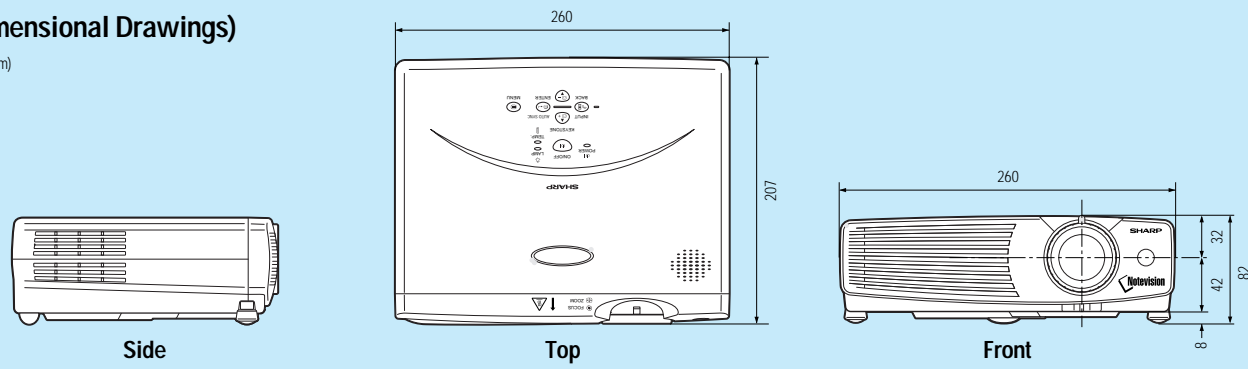

(Dimensional Drawings)

(unit: mm)

The Power of Mobility and Performance Making Great Business Impressions

Optional Accessories

Cables

Ceiling Mounts

Installation Adaptors

Specifications

Model	PG-C20X
LCD panels	Poly Silicon 0.9" (2.3 cm) active matrix TFT LCD x 3
Number of pixels	2,359,296 pixels (786,432 dots x 3, in stripe pixel arrangement)
Resolution	580 TV lines (video input)
Computer RGB input signals	SXGA/Mac 21" (in intelligent compression), XGA/SVGA/VGA/VESA, Mac 19"/16"/13" 15-80 kHz (horizontal), 43-85 Hz (vertical), 12-108 MHz (pixel clock) (plug & play VESA; DDC 1/2B)
Video colour systems	NTSC/NTSC 4.43/PAL/PAL (60Hz)/PAL-M/PAL-N/SECAM
Lens	1:1.2 manual zoom and focus
Projection size	40" (102 cm) to 250" (635 cm) diagonal
Projection distance	40" (102 cm): 1.6 m-1.9 m, 100" (254 cm): 3.9 m-4.8 m, 250" (635 cm): 9.9 m -10.0 m
Luminance	1000 ANSI Lumen (800 ANSI Lumen with Power Save Mode ON)
Contrast ratio	500:1
Audio amplifier	1W
Speakers	2.8 cm (round) x 1 (mono)
Input terminals	Video x 1 (RCA), S-video x 1, audio L/R mono mixing x 1 (RCA), computer RGB/component x 1 (15-pin mini D-sub), audio L/R x 1 (3.5mm stereo mini jack x 1), RS-232C serial port x 1 (9-pin D-sub)
Output terminals	Computer RGB x 1 (15-pin mini D-sub), audio L/R x 1 (3.5 mm stereo mini jack)
Power source	100-240V AC, 50/60Hz (Multi-Voltage)
Power consumption	230W (standby 5W)
Projection lamp	150W NSH (1000 hour lamp life)
Dimensions (W x H x D)	260 x 74 x 207 mm (main body only) 260 x 82 x 207 mm (including adjuster legs)
Weight	2.6 kg
Supplied accessories	Remote control, two AAA size batteries, power cord (1.8/3.6 m), computer cable (3 m), computer audio cable (3 m), remote mouse receiver and cable for IBM/Mac USB (1 m), IBM PS./2 (1 m), DIN to D-sub RS-232C cable (15 cm), extra air filter, lens cap (attached), lens cap strap, CD-ROM, operation manuals