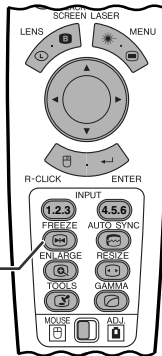

MUTE

MUTE

BLACK SCREEN

BLACK SCREEN

“ ” 가 BLACK SCREEN

BLACK SCREEN
MOUSE/ADJ.

MOUSE

①, ②