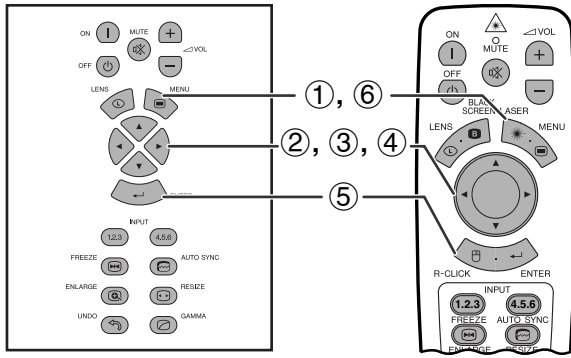

	가 15

(ADJ. MOUSE/ADJ.)

① MENU

② ◀/▶ " (1)"

③ ▲/▼ " OFF "

④ ◀/▶ " (leaf icon) " " (dotted square icon) "

⑤ MENU GUI

• " /RS232C " " (square icon) " " OFF " " (leaf icon) "