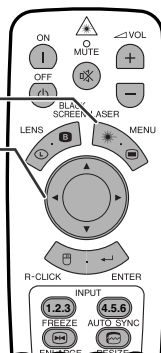

(MOUSE/ADJ. ADJ.)

① MENU

② ◀▶ “ (2) ”

③ ▲/▼ “ ”

④ MENU GUI