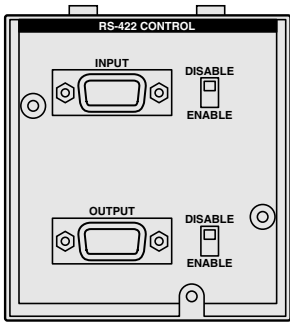

(MOUSE/ADJ. ADJ.)

ON → ENTER → ON → ENTER → ON → ENTER → MENU

주 →

3가

LCD

RS-422

LAN

SDI (Serial Digital Interface)