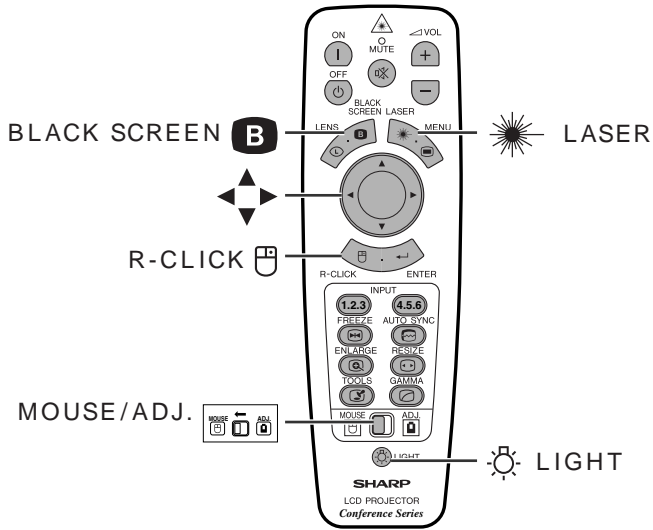

MOUSE

- LIGHT

L-CCLICK R-CCLICK

	MOUSE/ADJ.	
	MOUSE ()	ADJ. ()
LASER/MENU	LASER ()	MENU ()
BLACK SCREEN/LENS	BLACK SCREEN ()	LENS ()
R-CLICK/ENTER	R-CLICK ()	ENTER ()
/	()	()
L-CCLICK/UNDO	L-CCLICK ()	UNDO ()
ON/OFF	ON ()	
VOL +/-		
MUTE		