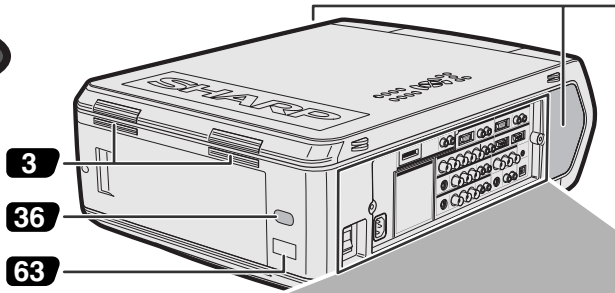

- pdf Acrobat Reader “ File ” , “ Open ”
- CD-ROM CD-ROM “ readme.txt ”

1, 2, 3

4, 5, 6

LED

(ID)

3

36

63