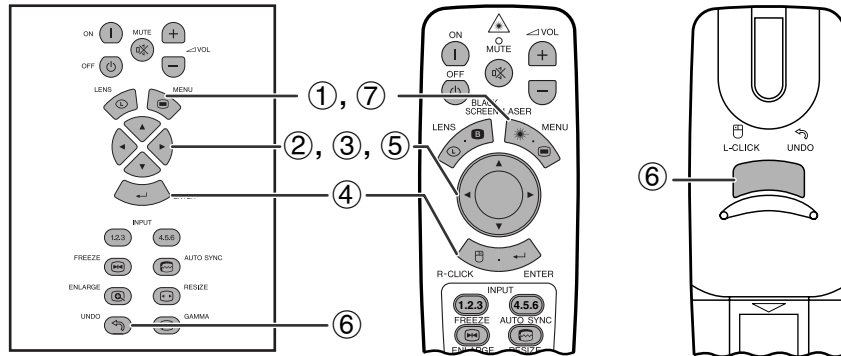

GUI (Graphical User Interface)

2