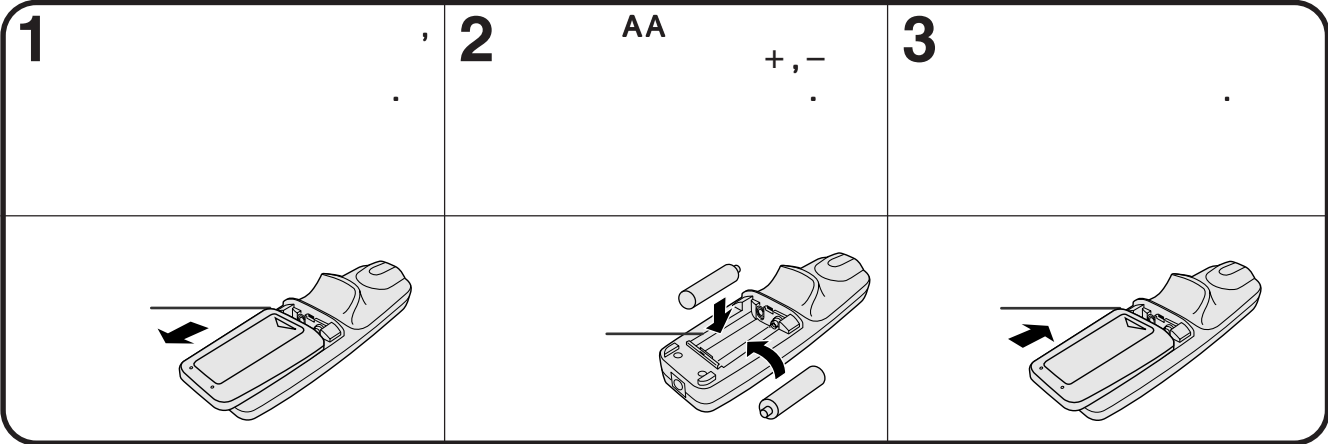

- pdf Acrobat Reader “ File ” , “ Open ”
- CD-ROM CD-ROM “ readme.txt ”

1, 2, 3

4, 5, 6

LED

(ID)

3

36

63