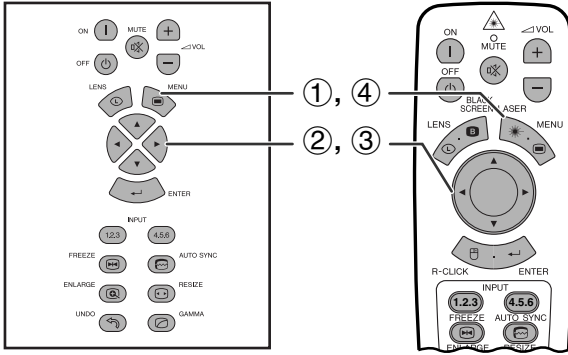

UXGA ()

• DTV (480P/720P/1080i)

FREEZE () :
TOOLS () : PIP

()

3D

(3D DNR)

(GUI)

(
ADJ.