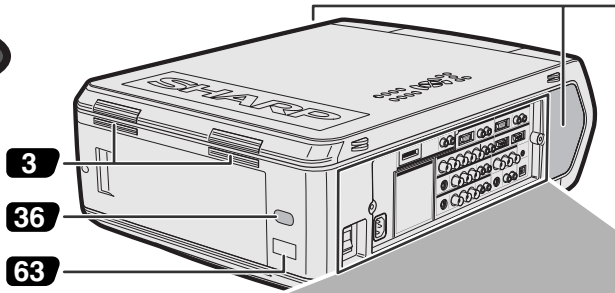

⑧ pdf

- pdf Acrobat Reader “ File ” , “ Open ”
- CD-ROM CD-ROM “ readme.txt ”

LED

(ID)

3

36

63

AA 2