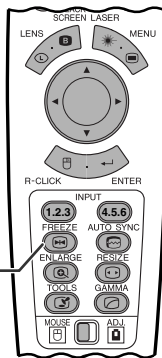

MUTE

MUTE

BLACK SCREEN

BLACK SCREEN

“ ” 가 BLACK SCREEN

BLACK SCREEN
MOUSE/ADJ.

MOUSE

①, ②