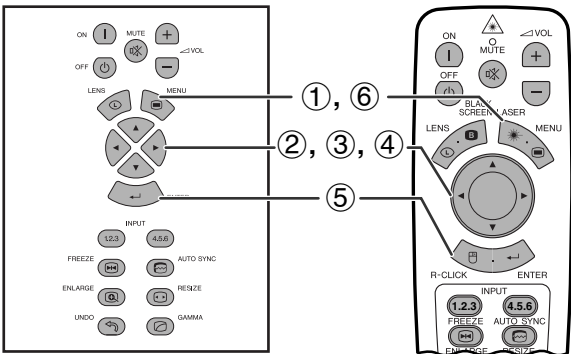

(GUI)

ID

LED ID

ID

	가

(ADJ. MOUSE/ADJ.)

① MENU

② ◀/▶ “ (1)”

③ ▲/▼ “ ID ”

④ ▲/▼ “ ” , “ ”

⑤ ENTER

⑥ MENU GUI

(GUI)

(ADJ. MOUSE/ADJ.)

① MENU

② ◀/▶ “ (2)”

③ ▲/▼ “ PRJ ” ▶

④ ▲/▼

⑤ ENTER

⑥ MENU GUI