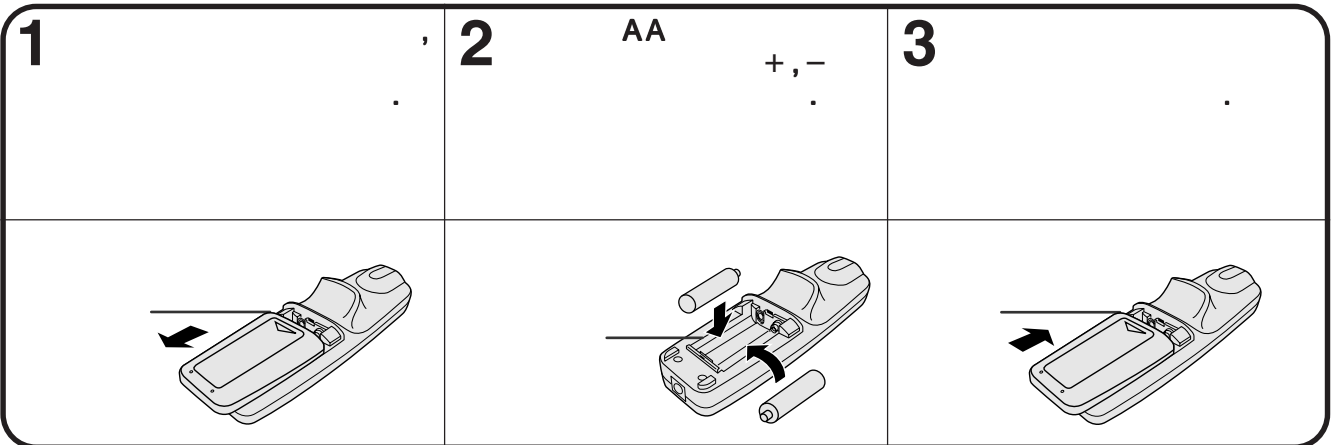

⑧ pdf

- pdf Acrobat Reader “ File ” , “ Open ”
- CD-ROM CD-ROM “ readme.txt ”

LED

(ID)

3

36

63

AA 2