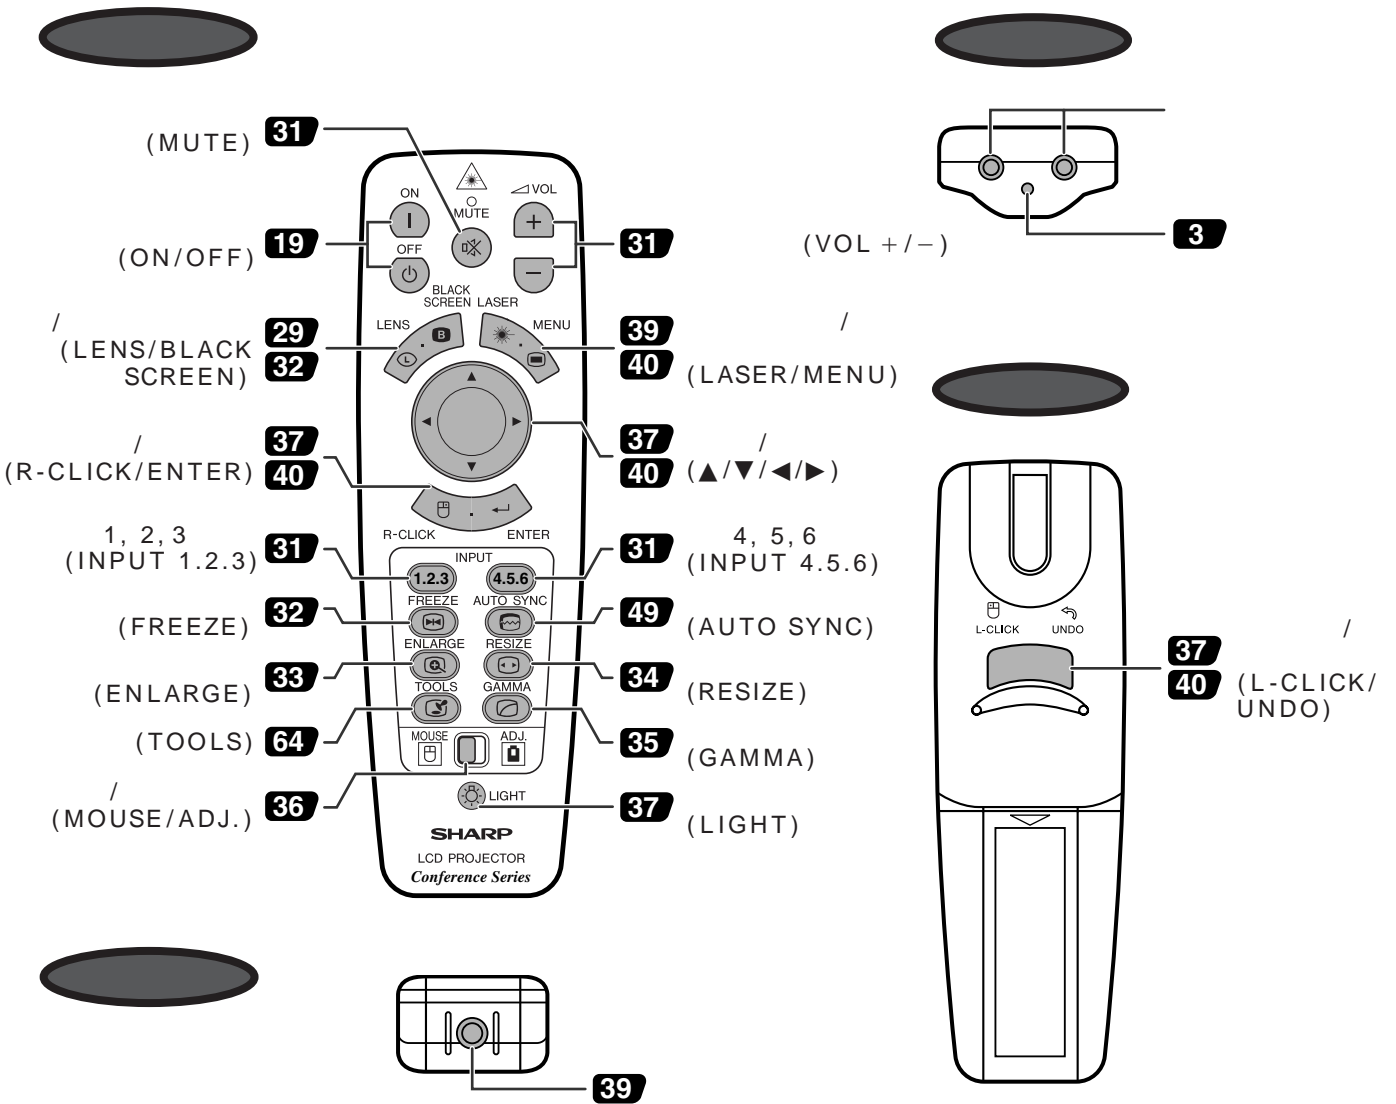

⑧ pdf

- pdf Acrobat Reader “ File ” , “ Open ”
- CD-ROM CD-ROM “ readme.txt ”

LED

(ID)

3

36

63

AA 2