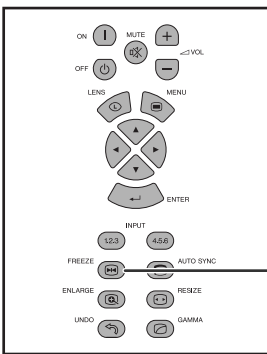

BLACK SCREEN

BLACK SCREEN

“ ” 가 BLACK SCREEN

BLACK SCREEN
MOUSE/ADJ.

MOUSE

①, ②

① FREEZE

② FREEZE