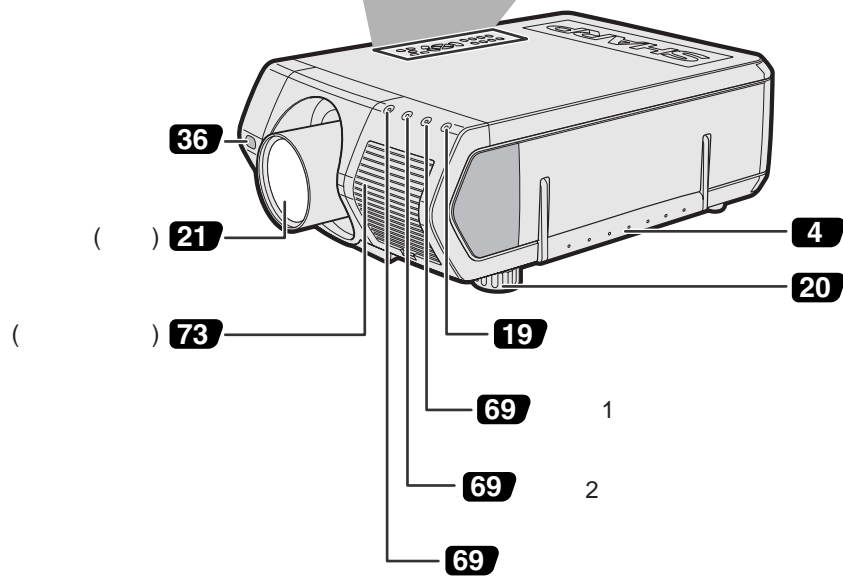

⑧ pdf

- pdf Acrobat Reader “ File ” , “ Open ”
- CD-ROM CD-ROM “ readme.txt ”

LED

(ID)

3

36

63

AA 2