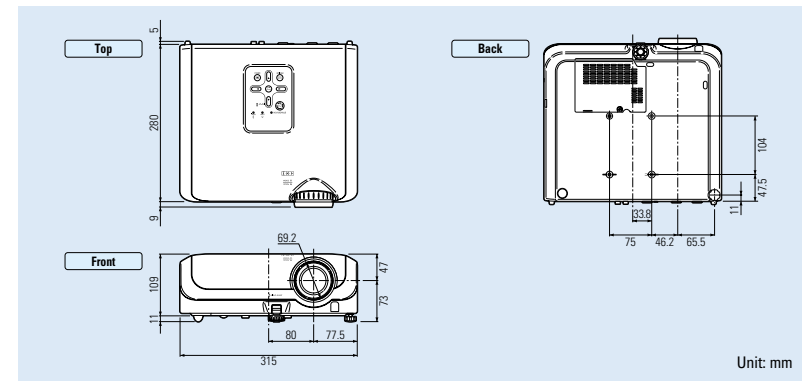

Dimensions

SHARP

XV-Z3000
High-Definition DLP™ Home Theatre Projector

High-Definition DLP™ Projector Provides Amazingly High 6500:1 Contrast Ratio and Expands Home Theatre Entertainment!

Optional Accessories

Lamp	Adaptor	Cable	Ceiling Mounts
AN-100LP	AN-A1RS DIN-D-sub RS-232C adaptor (15 cm)	AN-C3CP2 3-RCA to 15-pin D-sub cable (3 m)	AN-TK201 For high ceiling installation AN-60TK Installation adaptor

Note: Some of the optional accessories may not be available depending on the region. Please check with your nearest Sharp Authorized Projector Dealer or Service Center.

Specifications

Model	XV-Z3000
DMD™ chip	0.65" (1,280 x 768 dots) Digital Micromirror Device™ (DMD™) x 1 by Texas Instruments
Number of pixels	983,040 pixels (1,280 x 768)
Resolution	720 TV lines (DTV 720P input), 520 TV lines (video input)
HDTV compatibility*1	1080i (in intelligent compression), 720P, 576P, 576i, 480P, 480i
Computer RGB input signals	XGA, SVGA, VGA, Mac 19"/16"/13"
Video colour systems	NTSC/NTSC4.43/PAL/PAL(60Hz)/PAL-M/PAL-N/SECAM
Lens	1:1.15 manual zoom and focus
Projection size	40" – 300"
Projection distance	3.0 – 3.45 m for 16:9 wide 100" screen
Luminance	1,200 ANSI Lumen (in High-Brightness Mode)
Contrast ratio	6,500:1 (in High Contrast Mode)
Input terminals	3RCA (component) x 2, RCA video x 1, S-video x 1, HD-15 (RGB/component) x 1
RGB terminal	HDMI (digital video component & RGB) x 1
Power source	AC 100-240 V, 50/60 Hz (multi-voltage)
Power consumption	355 W (standby 6.6 W) with AC 100 V
Fan noise	33 dB (Standard Mode), 30 dB (Low Power Mode)
Projection lamp	275 W (SHP)
Lamp life	3,000 hours (Low Power Mode)
Dimensions (W x H x D)	315 x 120 x 294 mm (including adjuster legs and lens), 315 x 109 x 280 mm (main body only)
Weight	4.0 kg (including adjuster legs and lens)
Supplied accessories	Lens cap, power cord, phosphorescent remote control

Design and specifications are current as of March 2006, but are subject to change without notice.
*1 High Definition Television (HDTV) Monitor. Defined by CEA (Consumer Electronics Association, USA) to designate a 16:9 aspect ratio monitor or display with active vertical scanning lines of 720 progressive (720p) and higher.
* DLP™, the DLP™ logo, the DLP™ medallion and BrilliantColor™ are trademarks of Texas Instruments.