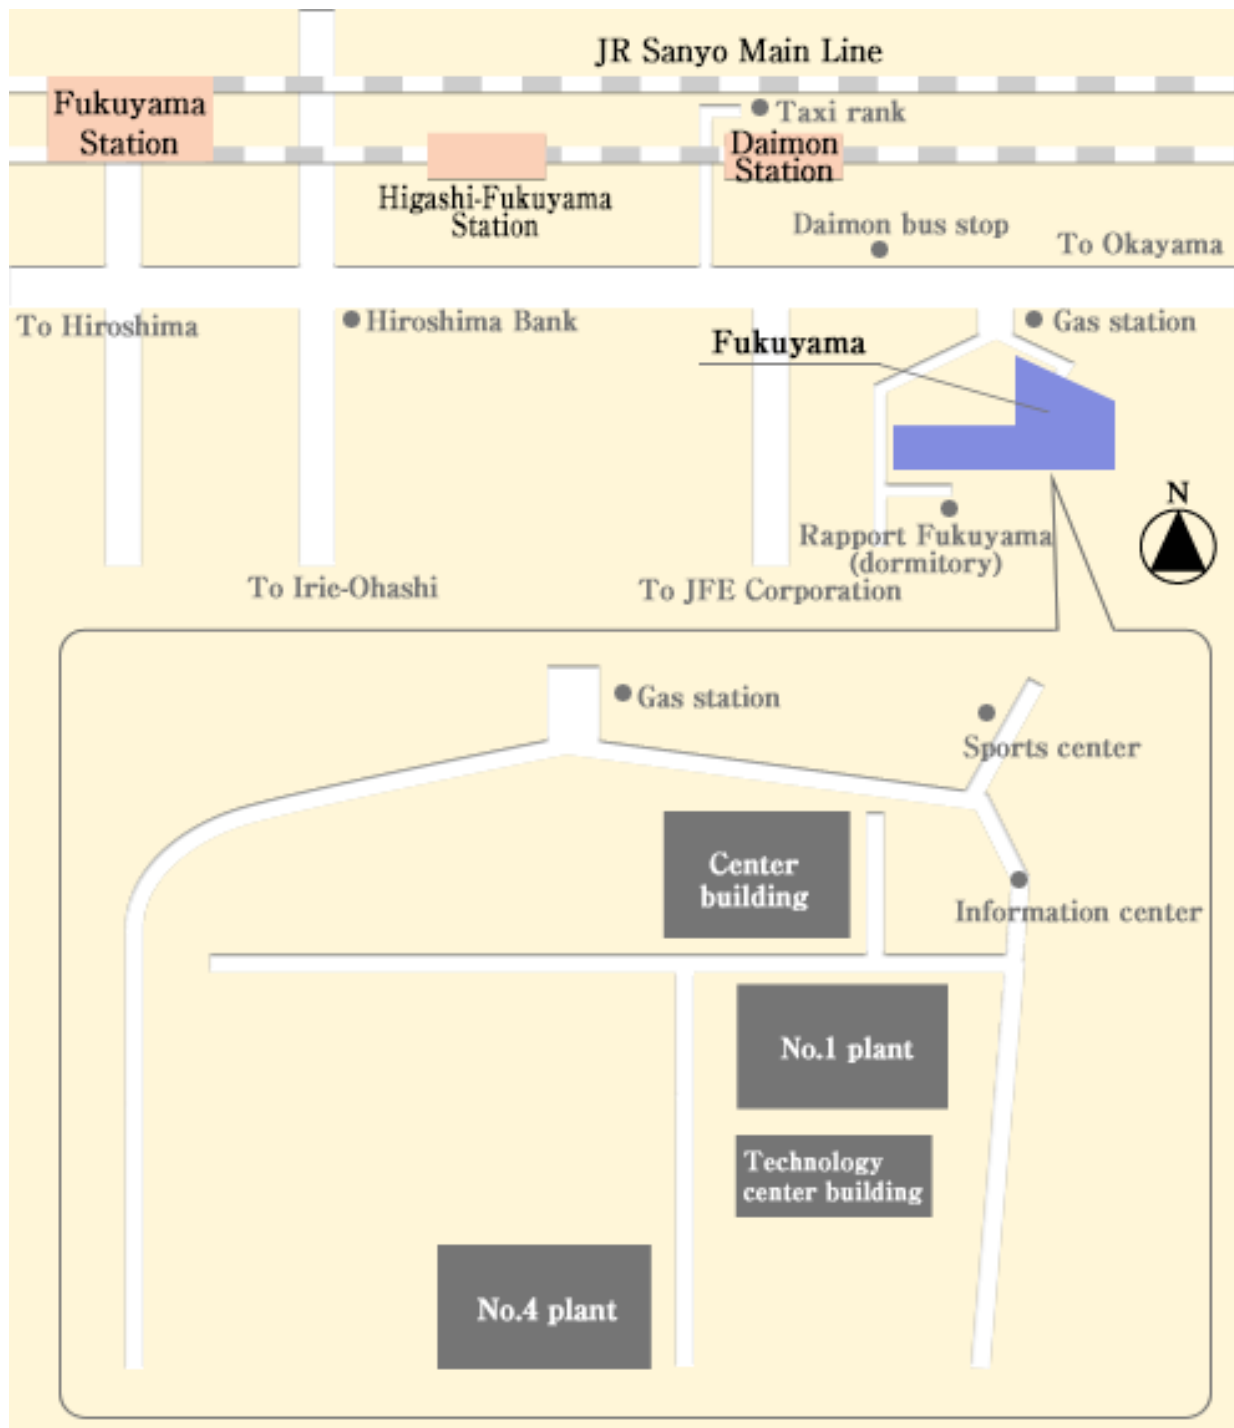

Map to Fukuyama

Fukuyama

Address : 1 Asahi, Daimon-cho, Fukuyama-shi, Hiroshima Prefecture
721-8522, Japan
Phone : +81-84-943-3131

Access

- From Fukuyama Station on the JR Sanyou Main Line, take an eastbound local train and get off at Daimon Station (about 8 minutes by local train from Fukuyama Station). Take a taxi from Daimon Station. (It's about 2 kilometers to Sharp.)

Note: All times are approximate.