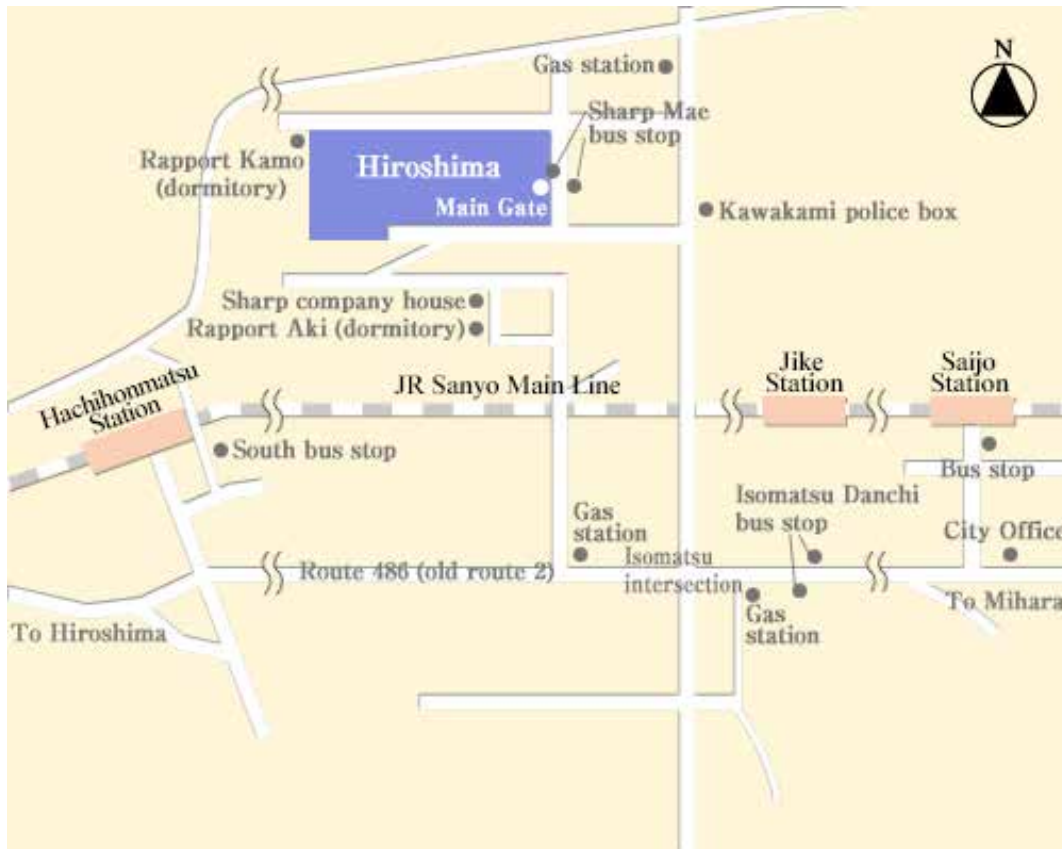

Map to Hiroshima

Hiroshima

Address : 2-13-1 Hachihonmatsu-lida, Higashi-Hiroshima-shi, Hiroshima Prefecture 739-0192, Japan
Phone : +81-82-428-2401

Access

- ① [From Hachihonmatsu Station on the JR Sanyo Main Line]
 - From the south exit, take a Geiyo bus bound for Sharp keiyu Saijo Station or Sharp · Fujikikai or Sharp Keiyu Sasa and get off at Sharp Mae bus stop.
 - From the south exit, take a Geiyo bus bound for Saijo Station and get off at Isomatsu Danchi bus stop. Walk north about 10 minutes.
 - Or, take a taxi from the station directly to Sharp (about 8 minutes).
- ② [From Saijo Station on the JR Sanyo Main Line]
 - Take a Geiyo bus bound for Hiroshima/Shiwa and get off at Isomatsu Danchi bus stop. Walk north about 10 minutes.
 - Or, take a taxi from the station directly to Sharp (about 15 minutes).
- ③ [From Jike Station on the JR Sanyo Main Line]
 - About 10 minutes by taxi.(There is no taxi resident.)
- ④ [From Higashi-Hiroshima Station on the Shinkansen line]
 - About 30 minutes by taxi.
- ⑤ [From Hiroshima Airport]
 - Take a Geiyo bus or taxi to Shiraichi Station (about 15 minutes).
 - From there, get on an westbound train on the JR Sanyo Main Line (about 15 minutes to Hachihonmatsu Station, or 11 minutes to Jike Station, or 8 minutes to Saijo Station).
 - Refer to ① or ② or ③ after getting off.

Note: All times are approximate.