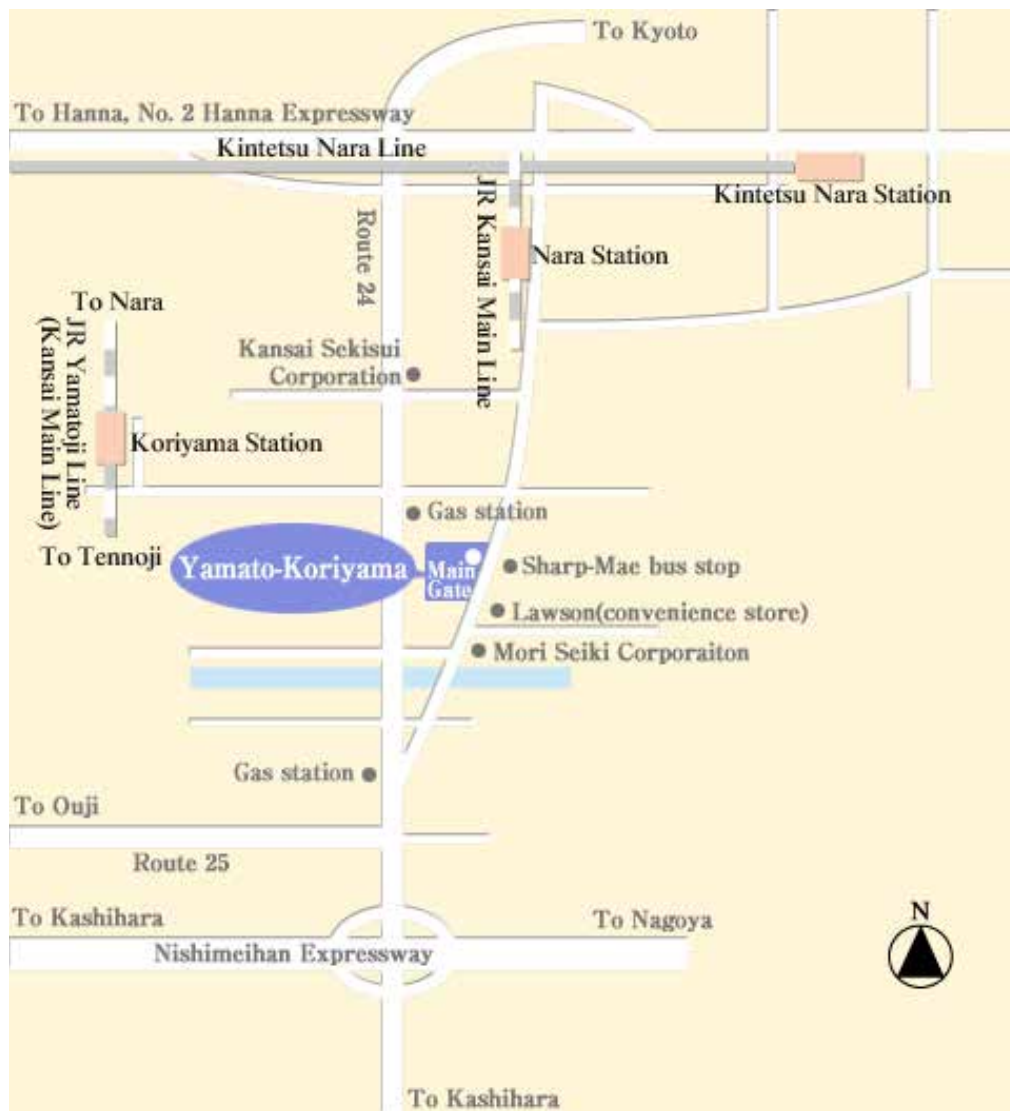

Map to Yamato-Koriyama

Yamato-Koriyama

Address : 492 Minosho-cho, Yamato-Koriyama, Nara Prefecture 639-1186, Japan
Phone : +81-743-53-5521

Access

[By public transportation]
[By train and bus]

- From JR Nara or Kintetsu Nara Stations, take a Nara Kotsu bus and get off at Sharp-Mae bus stop (it takes about 25 minutes to get there). It's in front of the bus stop.
- From Kansai International Airport or Osaka Airport (Itami) take an airport limousine bus (Nara Kotsu bus) bound for Nara (JR or Kintetsu Nara Station).

[By car]

- Take the Nishimeihan Expressway and get off at the Koriyama Interchange, then go north about 10 minutes.
- From the end of the Hanna Expressway, take Route 24 about 20 minutes south.
- Take the No. 2 Hanna Expressway to the Horai Interchange, then take Route 24 about 20 minutes south.

[By taxi]

- Take a taxi about 15 minutes from JR or Kintetsu Nara Stations.
Note: There are 3 Sharp bases in Nara, so be sure to tell the driver to go to the Sharp Koriyama Plant.

Note: All times are approximate.