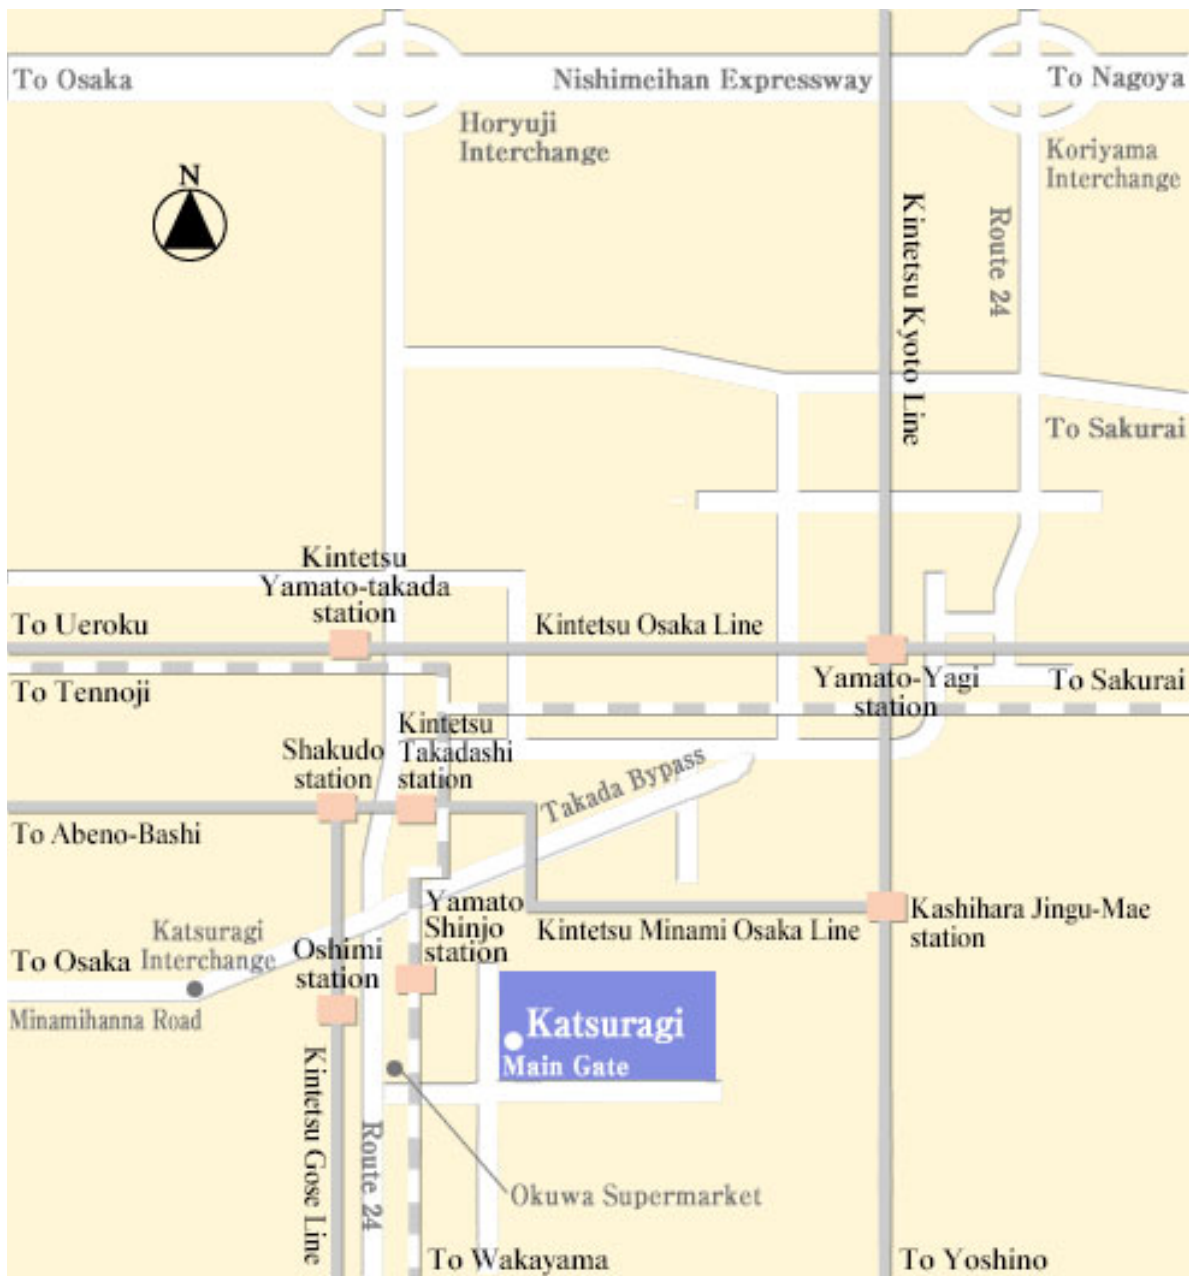

Map to Katsuragi

Katsuragi

Address : 282-1 Hajikami, Katsuragi-shi, Nara Prefecture 639-2198, Japan

Phone : +81-50-5434-2869

Access

[By Kintetsu Line]

- Take Kintetsu Gose Line to Oshimi Station and walk about 10 minutes.
- Take Kintetsu Minami Osaka Line to Kintetsu Takadashi Station, then take a taxi about 15 minutes.

[By JR Line]

- Take JR Wakayama Line to Yamato Shinjo Station, then walk about 30 minutes.

[By Nara Kotsu bus]

- Take a bus bound for the Gojo Bus Center and get off at Oshimi Station, then walk about 10 minutes.

[By car]

- Drive about 30 minutes from the Horyuji Interchange of the Nishimeihan Expressway, or drive about 15 minutes from the Katsuragi Interchange of the Minamihanna Road (turn right at the first exit on the Takada Bypass and enter Route 24).