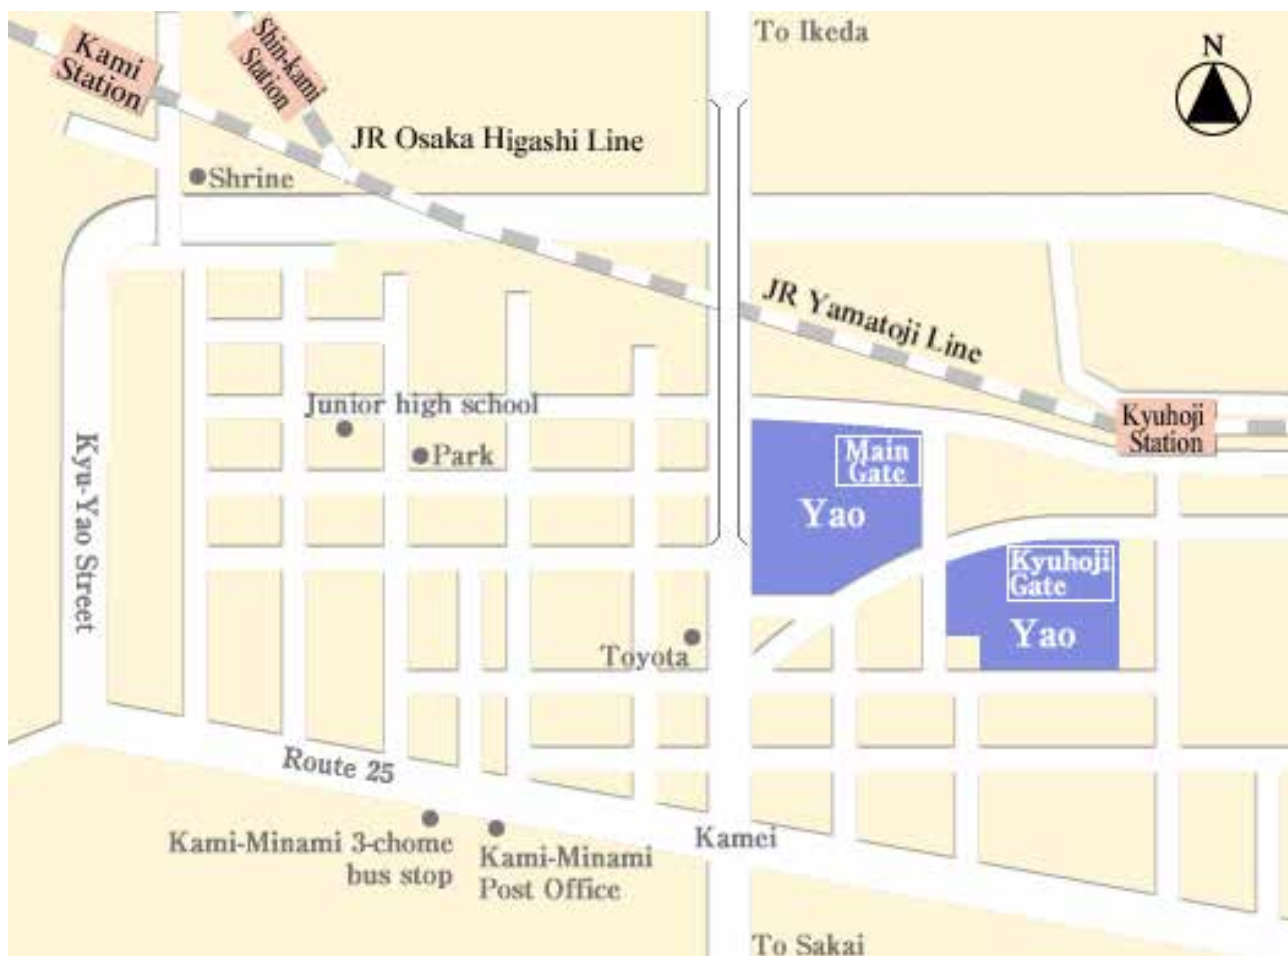

Map to Yao

Yao

Address : 3-1-72 Kita-Kamei-cho, Yao-shi, Osaka Prefecture 581-8585, Japan

Phone : +81-6-6791-7301

Access

- From JR Tennoji Station, take a rapid service train on the Yamatoji Line and get off at Kyuhoji Station (5-minute ride).
- From JR Shin-Osaka Station, take a train on the Osaka Higashi Line and get off at Kyuhoji Station (25-minute ride by rapid service, 35-minute ride by local service).
- Walk about 15 minutes. Enter by the Main Gate or Kyuhoji Gate.

Note: All times are approximate.