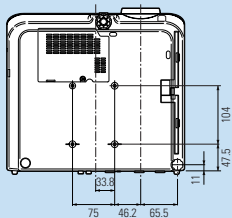

Dimensions (PG-MB56X)

Top

Front

Back

Unit: mm