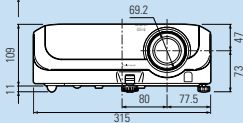

Dimensions (PG-MB56X)

Top

Front

Back

Unit: mm