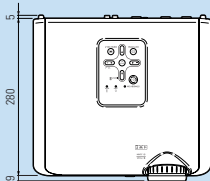

Dimensions (PG-MB56X)

Top

Front

Back

Unit: mm