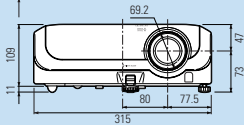

Dimensions (PG-MB66X)

Top

Front

Back

Unit: mm