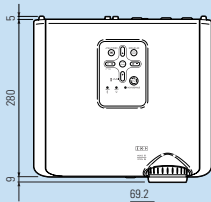

Dimensions (PG-MB66X)

Top

Front

Back

Unit: mm