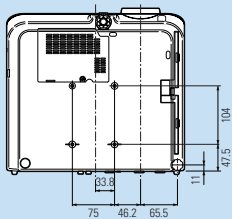

Dimensions (PG-MB66X)

Top

Front

Back

Unit: mm