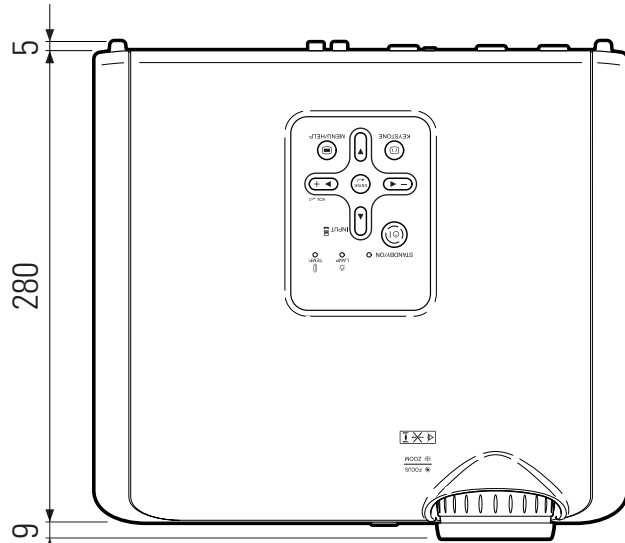

Dimensions (XG-MB65X/55X)

Top

Front

Back

Unit: mm