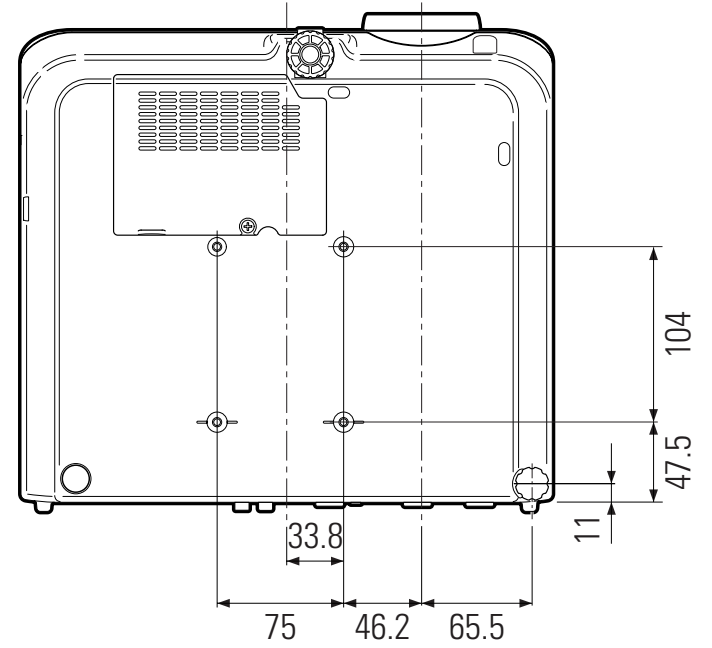

Dimensions (XG-MB65X/55X)

Top

Front

Back

Unit: mm