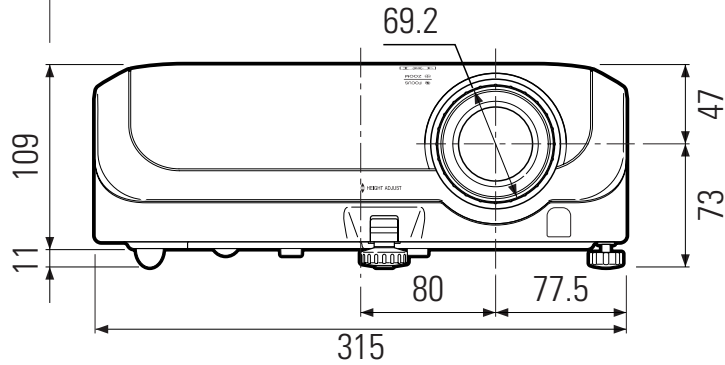

Dimensions (XG-MB65X/55X)

Top

Front

Back

Unit: mm