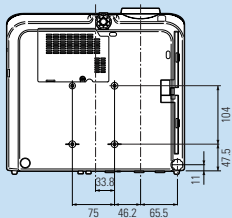

Dimensions (XG-MB65X-L/55X-L)

Top

Back

Front

Unit: mm