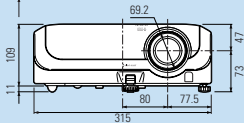

Dimensions (XG-MB65X-L/55X-L)

Top

Back

Front

Unit: mm