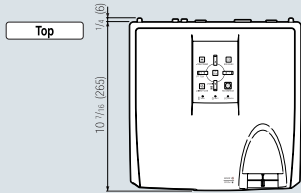

Dimensions (XR-40X / XR-30X/S)

Back

Front

Units: inches (mm)