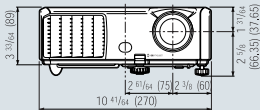

Dimensions (XR-40X / XR-30X/S)

Back

Front

Units: inches (mm)