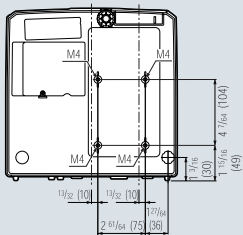

Dimensions (XR-40X / XR-30X/S)

Back

Front

Units: inches (mm)