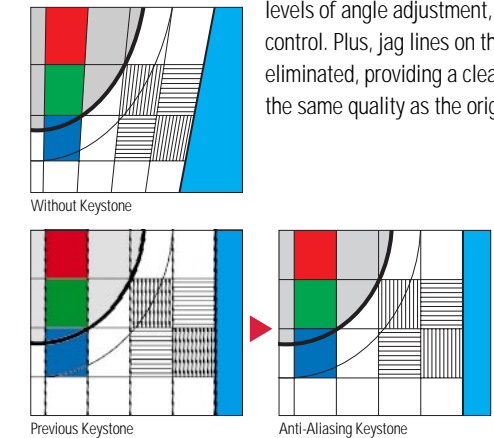

Interlaced/Progressive Conversion

The XG-P10X/PG-C30X projectors feature an Interlaced/Progressive Conversion function. The Progressive Mode allows processing between two fields and provides higher precision reproduction for still pictures from digital still cameras as well as from laserdisc, DVD and other video sources. The Interlaced Mode with one-field picture processing provides natural picture reproduction for quick-motion video pictures.

High-Quality Video Circuits

3D Y/C Separation, 3-Line Digital Comb Filter, 3D Noise Reduction, Colour Transient and Y Delay Circuits are incorporated.

Digital Shift Function

A picture ratio of 16:9 in movie videos or DVDs may result in an awkward black line at the top or bottom of the screen. With the Digital Shift function, providing almost the same performance as the Lens Shift function, the entire picture is vertically adjusted, centering the image and ensuring more evenly balanced viewing.

PG-C30X

Simple Operation

Anti-Aliasing Digital Keystone Correction (IDWS)

The Anti-Aliasing Digital Keystone Correction digitally compensates for the slanting that occurs when images are projected at an angle, providing ± 127 levels of angle adjustment, using the remote control. Plus, jag lines on the picture are eliminated, providing a clear projection of almost the same quality as the original picture.