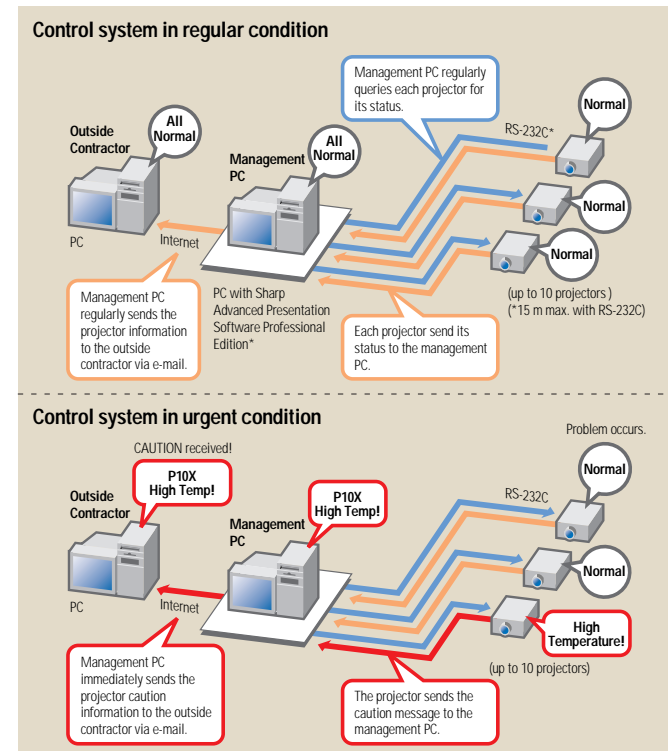

Excellent PC Compatibility

True XGA High Resolution Images and UXGA High Resolution Images Compatible in Advanced Intelligent Compression

Incorporating proprietary Sharp LSI technology, the XG-P10X/PG-C30X units are completely compatible with most high resolution PC and Macintosh images, for direct PC connection. These projectors can work with powerful PCs and workstations used for specialised applications, such as medical, pre-press DTP, CAD and CAM.

Remote Periodical Diagnosis and Multiple Projector Control

Remote Periodical Diagnosis

A PC with Sharp Advanced Presentation Software Professional Edition* checks each projector's condition at regular intervals and collects relevant information. And if it detects something wrong, the computer sends the data to a preset main computer in the maintenance department in the office or to an outside service contractor.

* Sharp Advanced Presentation Software Professional Edition can be down-loaded from the Sharp Global Home Page (<http://www.Sharp-world.com/projector/>) for free.

Multiple and Group Projector Control

With Sharp Advanced Presentation Software Professional Edition*, a single PC can control up to ten XG-P10X/PG-C30X with the installation of a COM port board. In addition, group setting is possible among these projectors, to individually control each group.

Easy-to-Use Navitron GUI (Graphical User Interface)

The easy-to-use Navitron GUI shows how to adjust the focus, sound, lighting, and other settings.

Other Outstanding Features

- 11-Language On-Screen Display (English, German, Spanish, Dutch, French, Italian, Swedish, Portuguese, Chinese, Korean, Japanese)
- Component Input via Computer Input
- USB-PS/2 Wireless Remote Control with Mouse Control, Laser Pointer and Backlit Functions
- Colour Temperature Adjustment
- Key Lock Function
- 4 Power Save Mode when on standby
- Presentation Support: Enlarge, Freeze, Built-In Presentation Tools, Startup Images (Default and Custom Images), Dot-by-Dot Mode